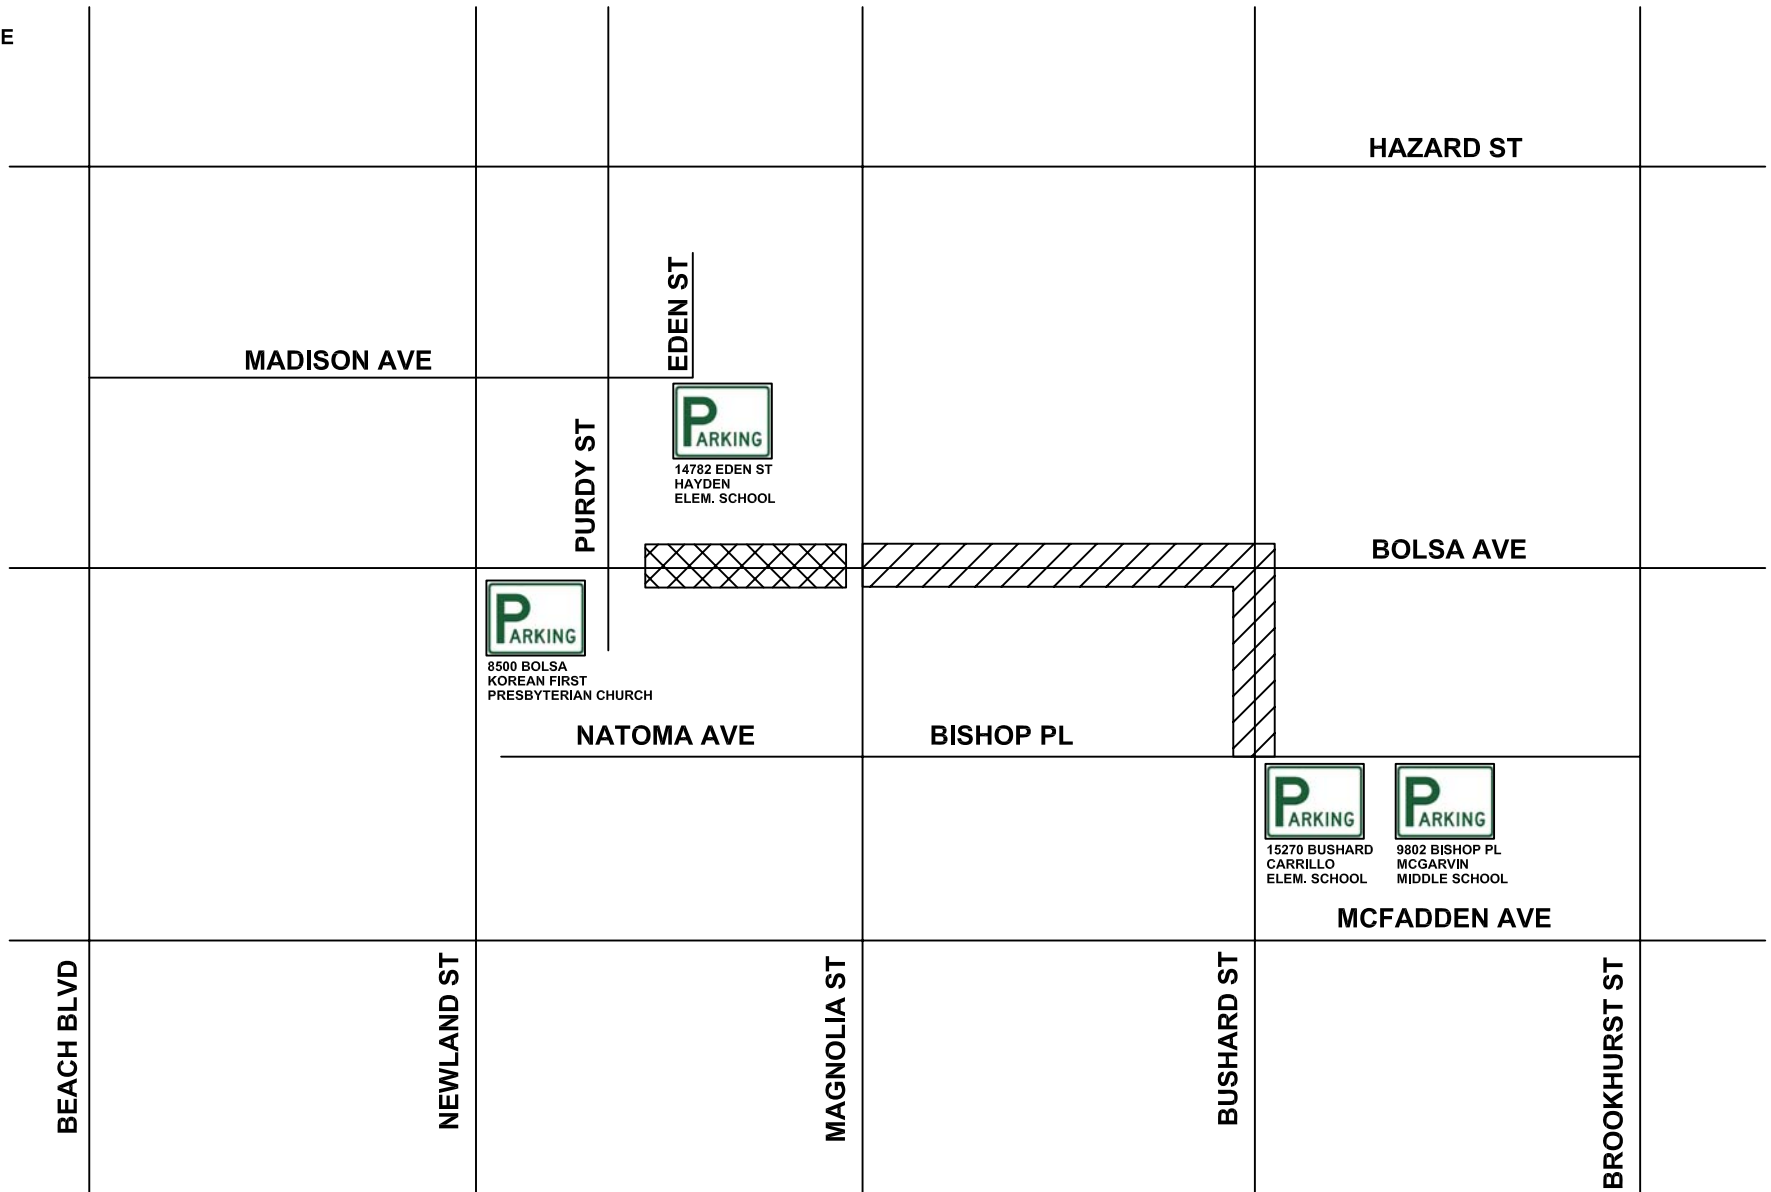

TET PARADE - JANUARY 31, 2009

NOT TO SCALE

LEGEND:

PARADE ROUTE

STAGING AREA FOR PARADE PARTICIPANTS

PARADE PARTICIPANT PARKING

TRAFFIC ENGINEERING DIVISION